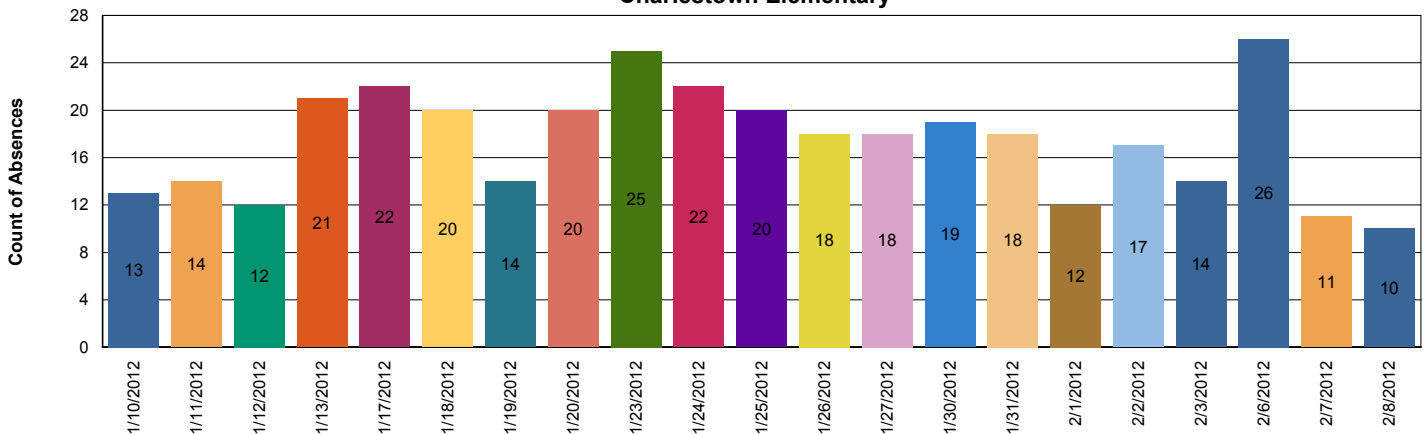

Charlestown Elementary