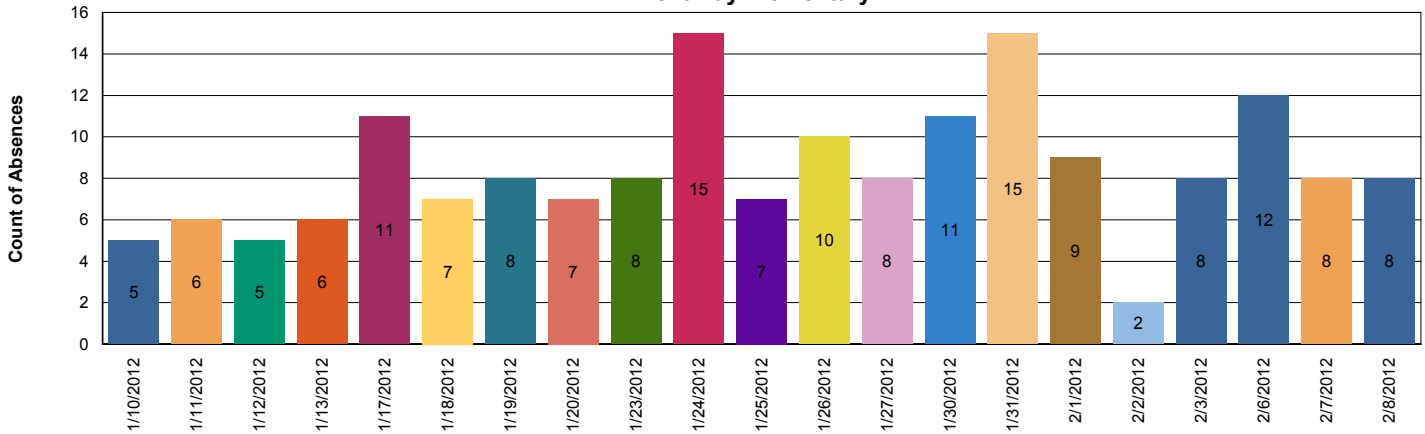

Ashaway Elementary