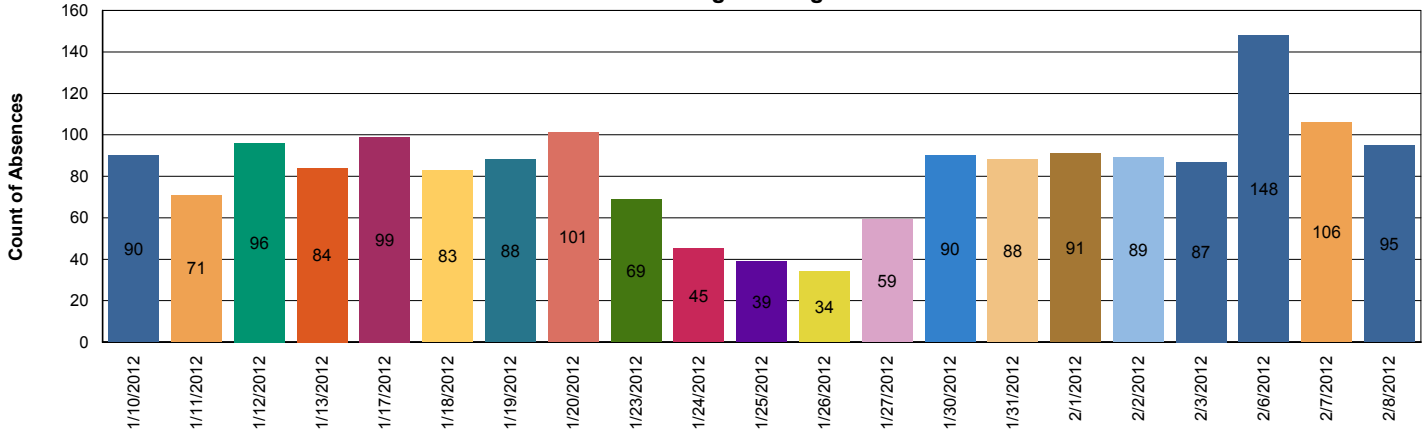

Chariho Regional School District Absence Trend for Past 30 Calendar Days

Note: These numbers may vary slightly from what is posted on the RIDE website,
as the two reports are generated at different times during the school day.

Report Generated 02/08/2012 11:15 am

Chariho Regional High School