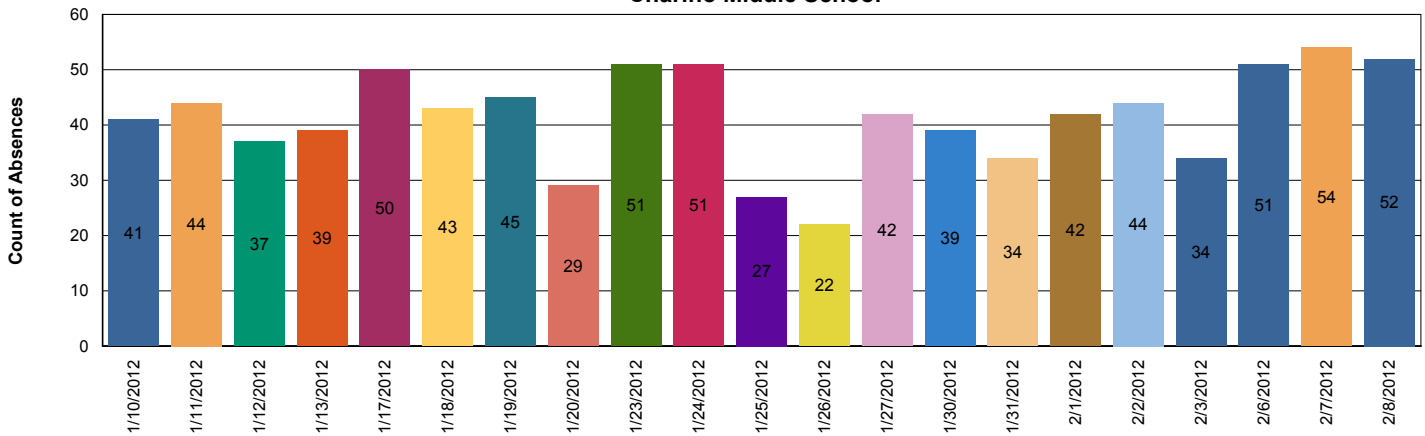

Chariho Middle School