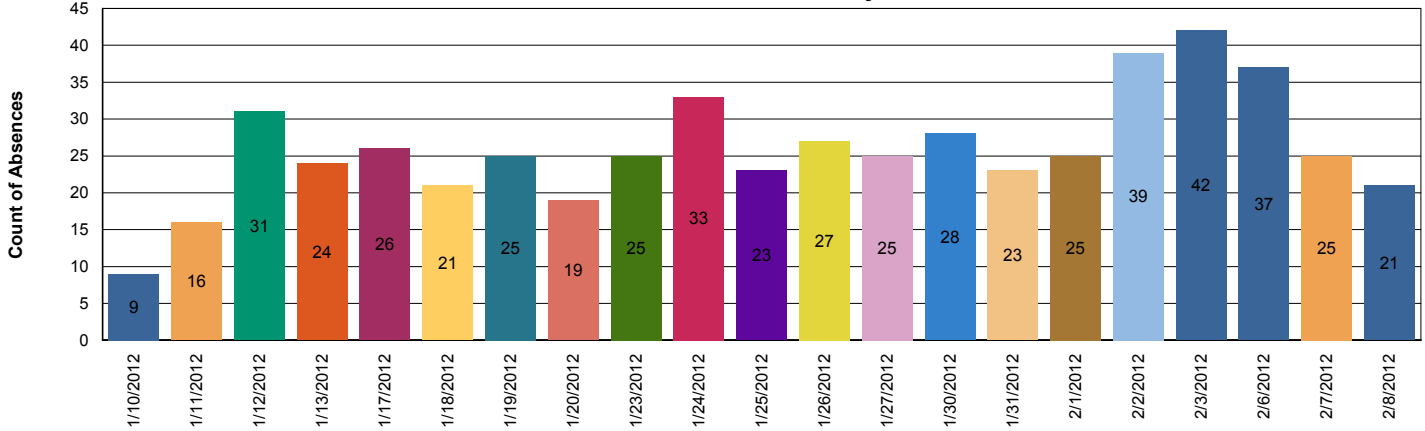

Chariho Regional School District Absence Trend for Past 30 Calendar Days

Note: These numbers may vary slightly from what is posted on the RIDE website,
as the two reports are generated at different times during the school day.

Report Generated 02/08/2012 11:15 am

Richmond Elementary