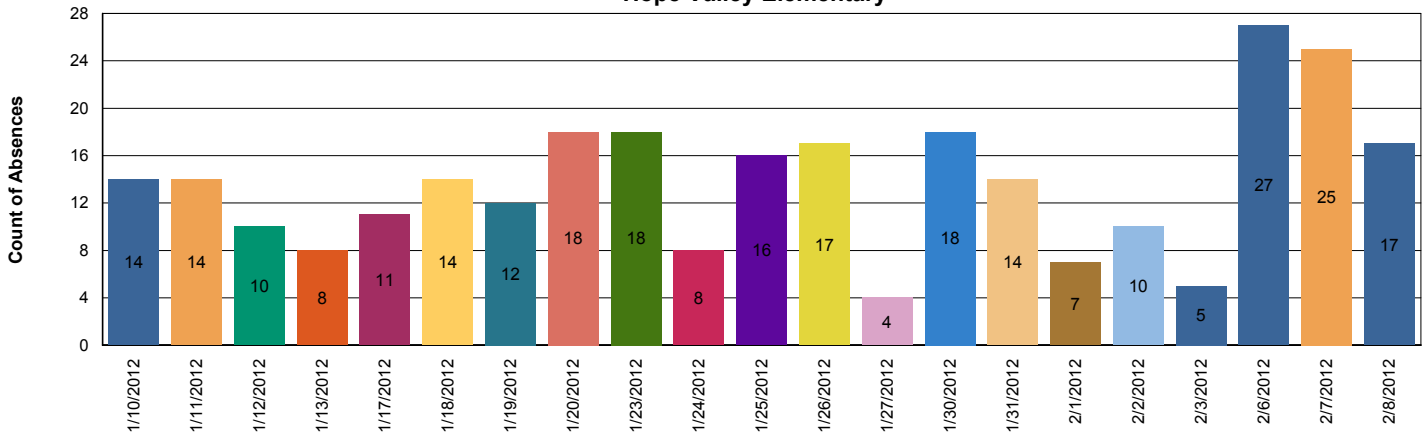

Hope Valley Elementary